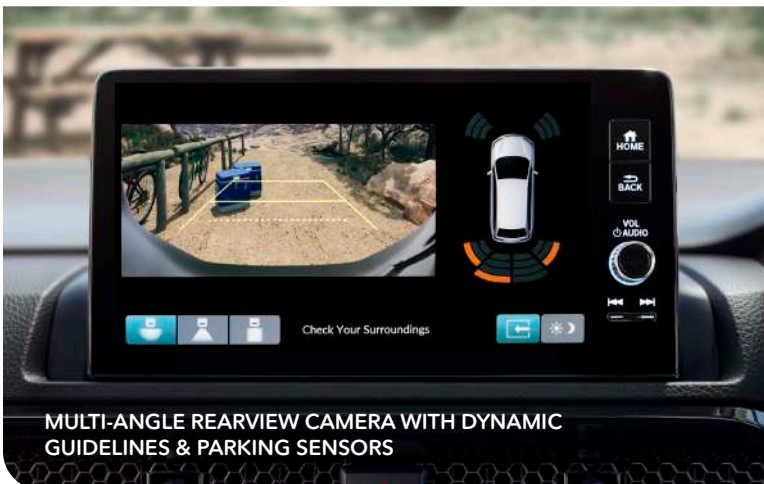

All-New
CR-V

HONDA

MULTI-ANGLE REARVIEW CAMERA WITH DYNAMIC GUIDELINES & PARKING SENSORS

DUAL-ZONE AUTOMATIC CLIMATE CONTROL

CR-V SPECIFICATIONS & FEATURES

ENGINE	RVI	RVSI	RVSI-7P
ENGINE TYPE	IN-LINE 4-CYLINDER WITH TURBOCHARGER		
DISPLACEMENT (LITERS / CC)	1.5 / 1498		
HORSEPOWER @ RPM	188 @ 6000		
TORQUE (LB-FT @ RPM)	177 @ 1700-5000		
REDLINE (RPM)	6600		
BORE AND STROKE (MM)	73 X 89.5		
COMPRESSION RATIO	10.3 : 1		
VALVE TRAIN	16-VALVE DOHC VTEC		
FUEL INJECTION	DIRECT		
ELECTRONIC PARKING BRAKE WITH AUTOMATIC BRAKE HOLD	✓		
ECO ASSIST SYSTEM	✓		
HILL DESCENT CONTROL	✓		
HILL START ASSIST	✓		
DIRECT IGNITION SYSTEM WITH IMMOBILIZER	✓		
REMOTE ENGINE START	--	✓	✓
REAL TIME AWD WITH INTELLIGENT CONTROL SYSTEM	--	AVAILABLE	✓